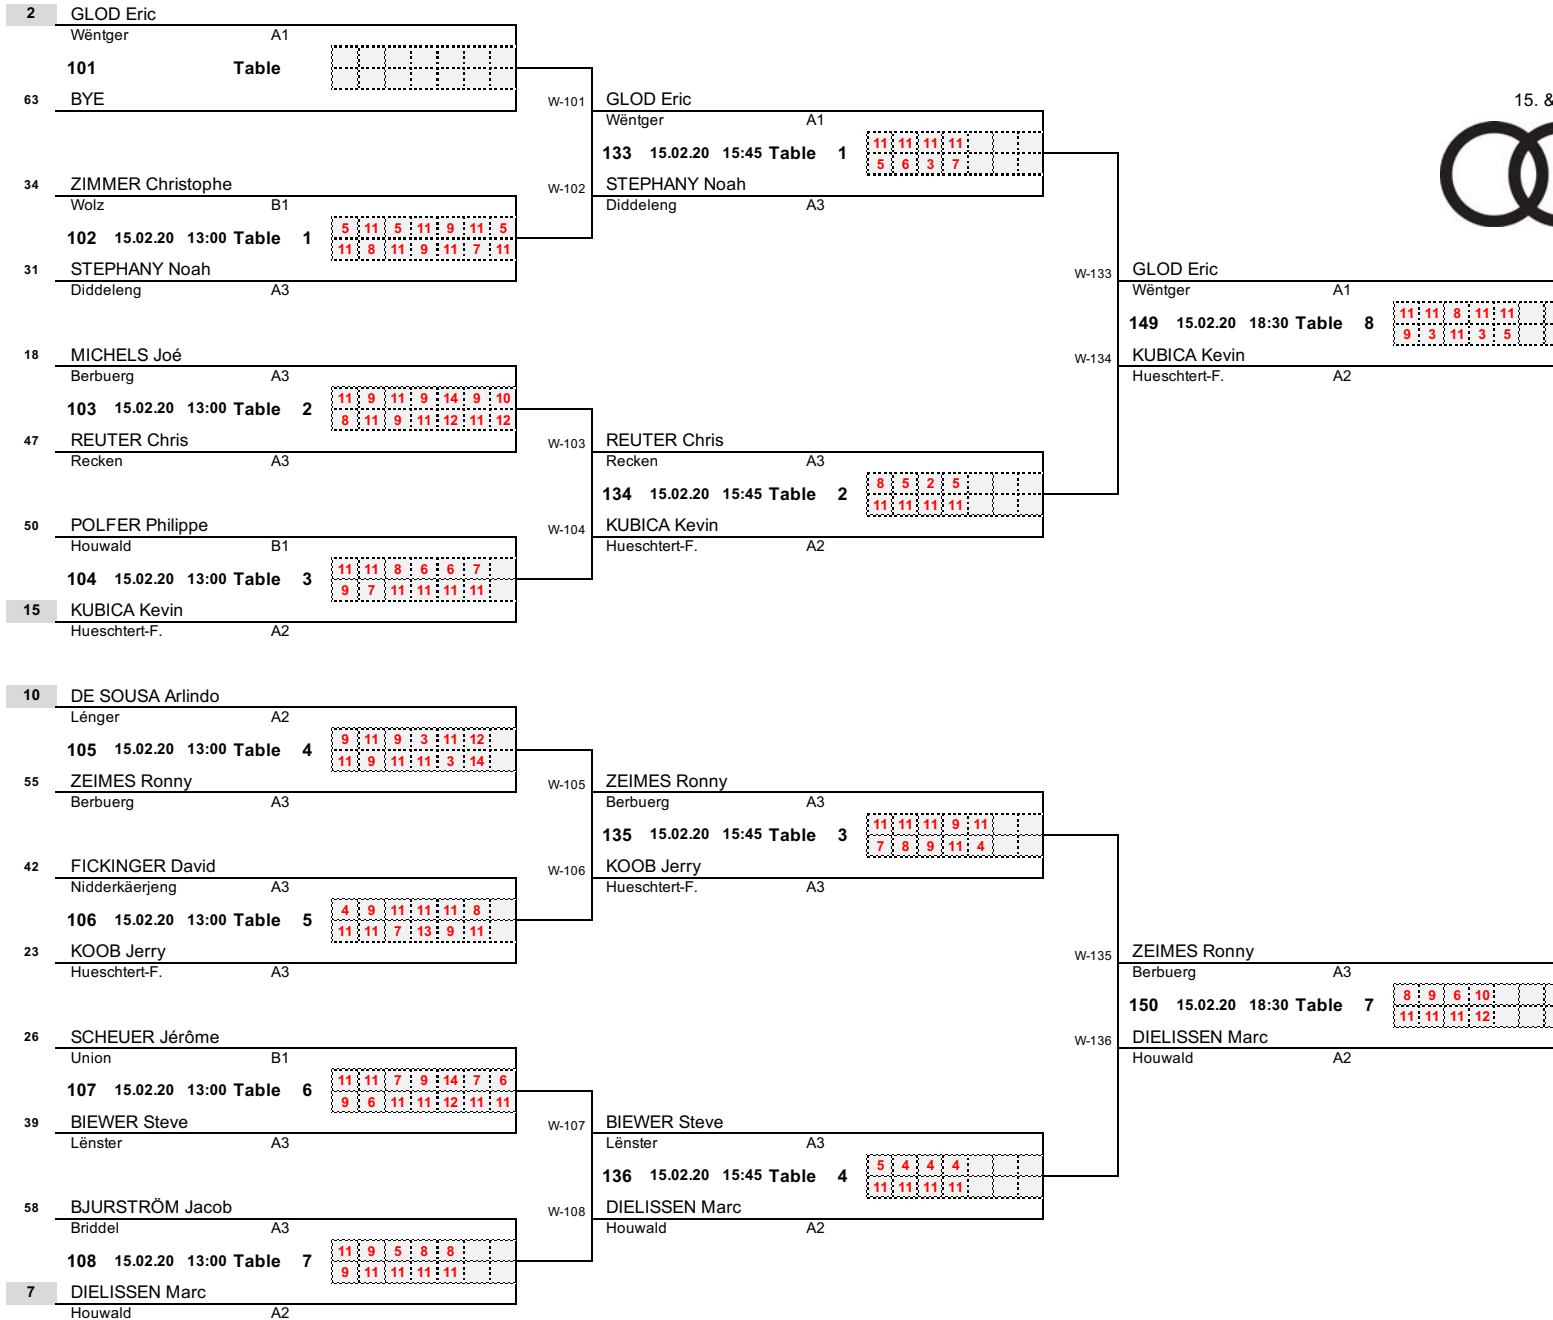

AUDI National Championships 2020

Messieurs A
Coque

15. & 16.02.2020

audi.lu