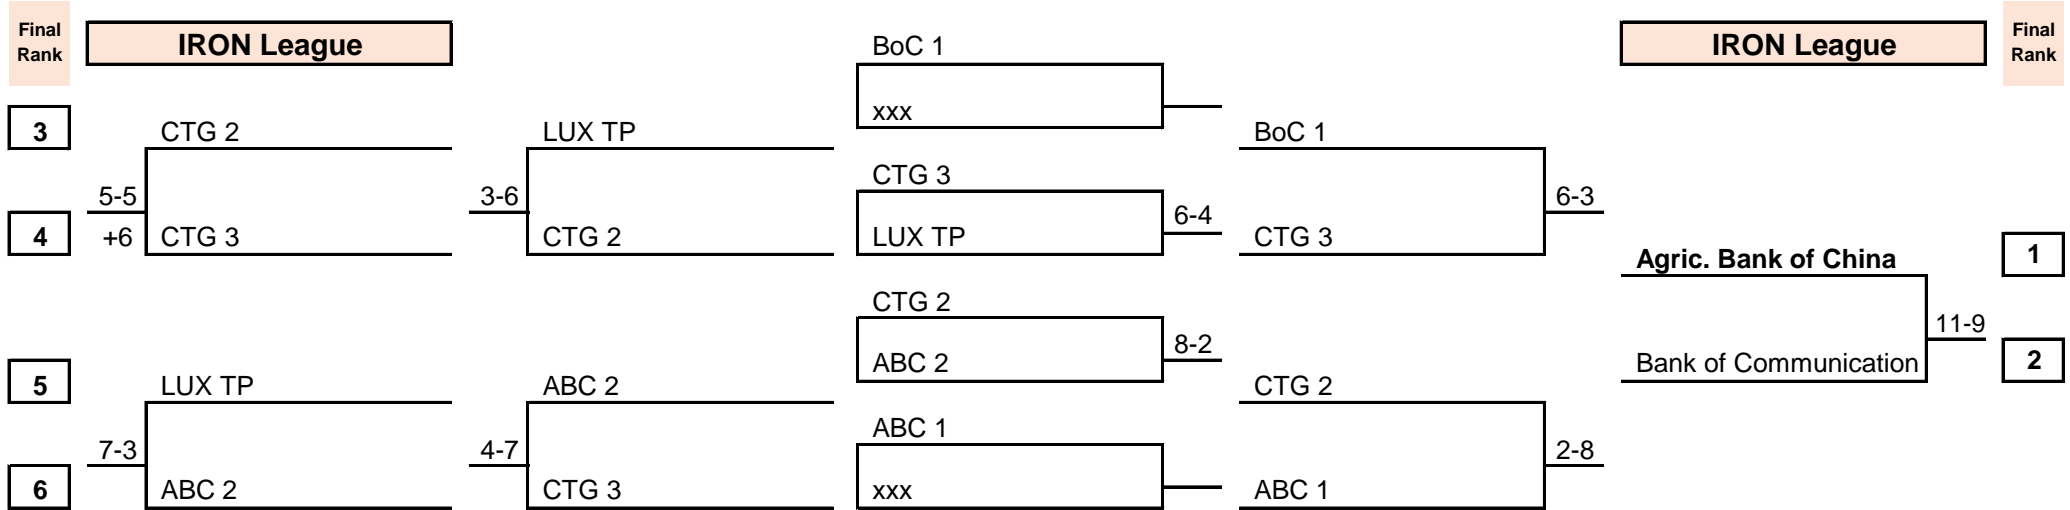

F L T T : BUSINESS TROPHY 2018 : FINAL STAGE

F L T T : BUSINESS TROPHY 2018 : QUALIFYING STAGE

GR	PL	Results	Pts	
1	1	AMAZON EU	3-0 2-1 2-1	9
	2	ATC	3-0 1-2 2-1	7
	3	SCHROEDER & Associés	0-3 3-0 1-2	5
	4	DOUANES & ACCISES	0-3 0-3 1-2	3

GR	PL	Results	Pts	
1	1	SPUERKEES 1	6-0 4-2 6-0	9
	2	CFL	4-2 3-3 0-6	6
	3	CEL	2-4 2-4 4-2	5
	4	LUXAIR Group	0-6 3-3 2-4	4

GR	PL	Results	Pts	
1	1	Lënster Schoul	4-2 4-2 4-2	9
	2	CREOS	6-0 2-4 5-1	7
	3	FOYER	0-6 4-2 2-4	5
	4	Ponts & Chaussées 1	2-4 2-4 1-5	4

GR	PL	Results	Pts	
2	1	BGL BNP PARIBAS	2-1 3-0	6
	2	YOUTH HOSTELS	0-3 2-1	4
	3	CTG 1	1-2 1-2	2

GR	PL	Results	Pts	
2	1	Ponts & Chaussées 3	6-0 6-0 6-0	9
	2	SPUERKEES 2	4-2 0-6 6-0	7
	3	ICBC 2	2-4 4-2 0-6	5
	4	ICBC 3	0-6 2-4 0-6	3

GR	PL	Results	Pts	
2	1	Ponts & Chaussées 2	6-0 4-2	6
	2	ICBC 1	2-4 6-0	4
	3	NOMURA Bank	0-6 0-6	2

GR	PL	Sets won	TOT	
3	1	ABC 1	3 | 6 | 4 | 6	19
	2	CTG 2	5 | 4 | 2 | 6	17
	3	LUX TP	3 | 5 | 2 | 5	15
	4	BoC 2	4 | 1 | 0 | 0	5
	5	BoC 3	2 | 1 | 1 | 0	4

GR	PL	Sets won	TOT	
3	1	BoC 1	6 | 5 | 3 | 4	18
	2	CTG 3	6 | 5 | 4 | 2	17
	3	ABC 2	5 | 3 | 2 | 6	16
	4	MAZARS	1 | 1 | 1 | 5	8
	5	CTG 4	0 | 0 | 1 | 0	1

1. **ABC** = Agricultural Bank of China (Luxembourg)
   ATC = Air Traffic Control
   BoC = Bank of Communications Luxembourg
   CTG = Computer Task Group
   ICBC = Industrial and Commercial Bank of China