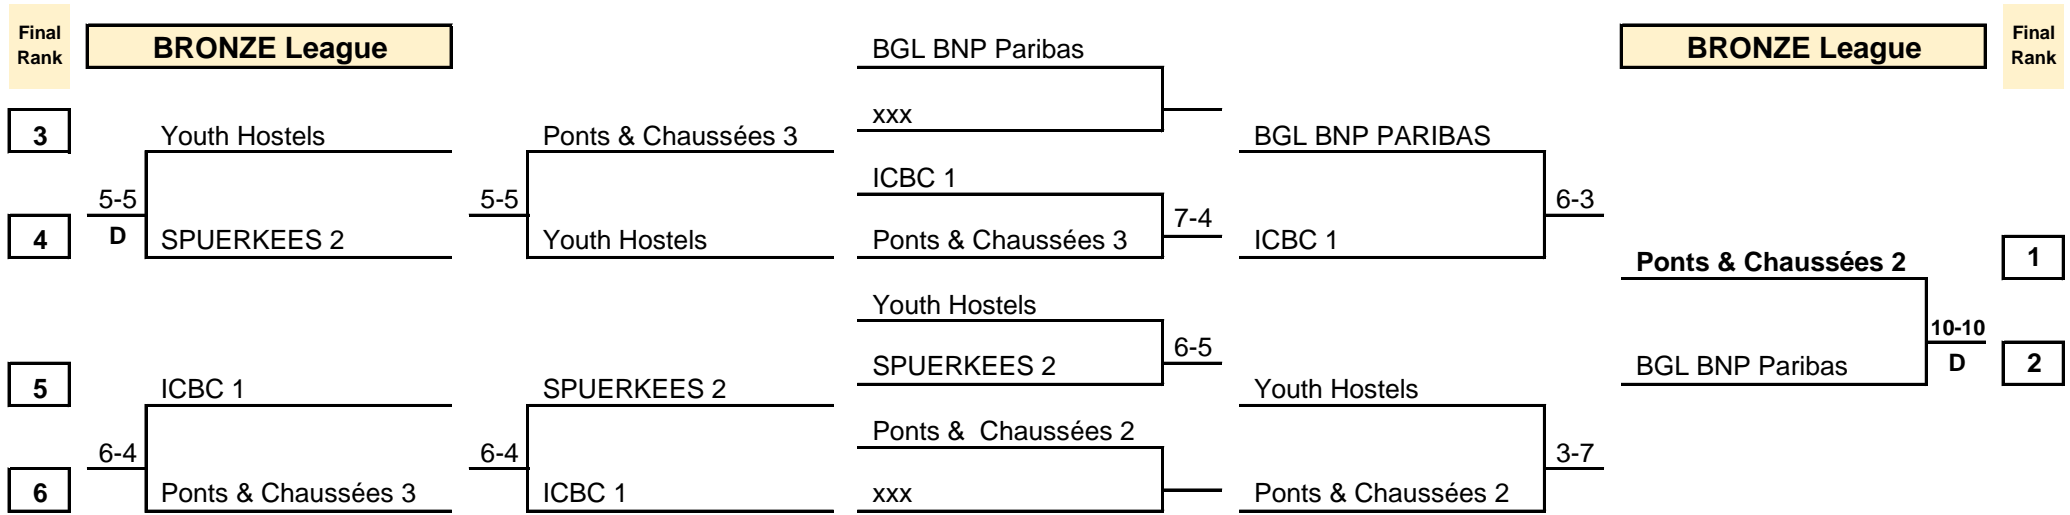

F L T T : BUSINESS TROPHY 2018 : FINAL STAGE

F L T T : BUSINESS TROPHY 2018 : QUALIFYING STAGE

GR	PL	Results	Pts	
1	1	AMAZON EU	3-0 2-1 2-1	9
	2	ATC	3-0 1-2 2-1	7
	3	SCHROEDER & Associés	0-3 3-0 1-2	5
	4	DOUANES & ACCISES	0-3 0-3 1-2	3

GR	PL	Results	Pts	
1	1	SPUERKEES 1	6-0 4-2 6-0	9
	2	CFL	4-2 3-3 0-6	6
	3	CEL	2-4 2-4 4-2	5
	4	LUXAIR Group	0-6 3-3 2-4	4

GR	PL	Results	Pts	
1	1	Lënster Schoul	4-2 4-2 4-2	9
	2	CREOS	6-0 2-4 5-1	7
	3	FOYER	0-6 4-2 2-4	5
	4	Ponts & Chaussées 1	2-4 2-4 1-5	4

GR	PL	Results	Pts	
2	1	BGL BNP PARIBAS	2-1 3-0	6
	2	YOUTH HOSTELS	0-3 2-1	4
	3	CTG 1	1-2 1-2	2

GR	PL	Results	Pts	
2	1	Ponts & Chaussées 3	6-0 6-0 6-0	9
	2	SPUERKEES 2	4-2 0-6 6-0	7
	3	ICBC 2	2-4 4-2 0-6	5
	4	ICBC 3	0-6 2-4 0-6	3

GR	PL	Results	Pts	
2	1	Ponts & Chaussées 2	6-0 4-2	6
	2	ICBC 1	2-4 6-0	4
	3	NOMURA Bank	0-6 0-6	2

GR	PL	Sets won	TOT	
3	1	ABC 1	3 | 6 | 4 | 6	19
	2	CTG 2	5 | 4 | 2 | 6	17
	3	LUX TP	3 | 5 | 2 | 5	15
	4	BoC 2	4 | 1 | 0 | 0	5
	5	BoC 3	2 | 1 | 1 | 0	4

GR	PL	Sets won	TOT	
3	1	BoC 1	6 | 5 | 3 | 4	18
	2	CTG 3	6 | 5 | 4 | 2	17
	3	ABC 2	5 | 3 | 2 | 6	16
	4	MAZARS	1 | 1 | 1 | 5	8
	5	CTG 4	0 | 0 | 1 | 0	1

1. **ABC** = Agricultural Bank of China (Luxembourg)
   ATC = Air Traffic Control
   BoC = Bank of Communications Luxembourg
   CTG = Computer Task Group
   ICBC = Industrial and Commercial Bank of China